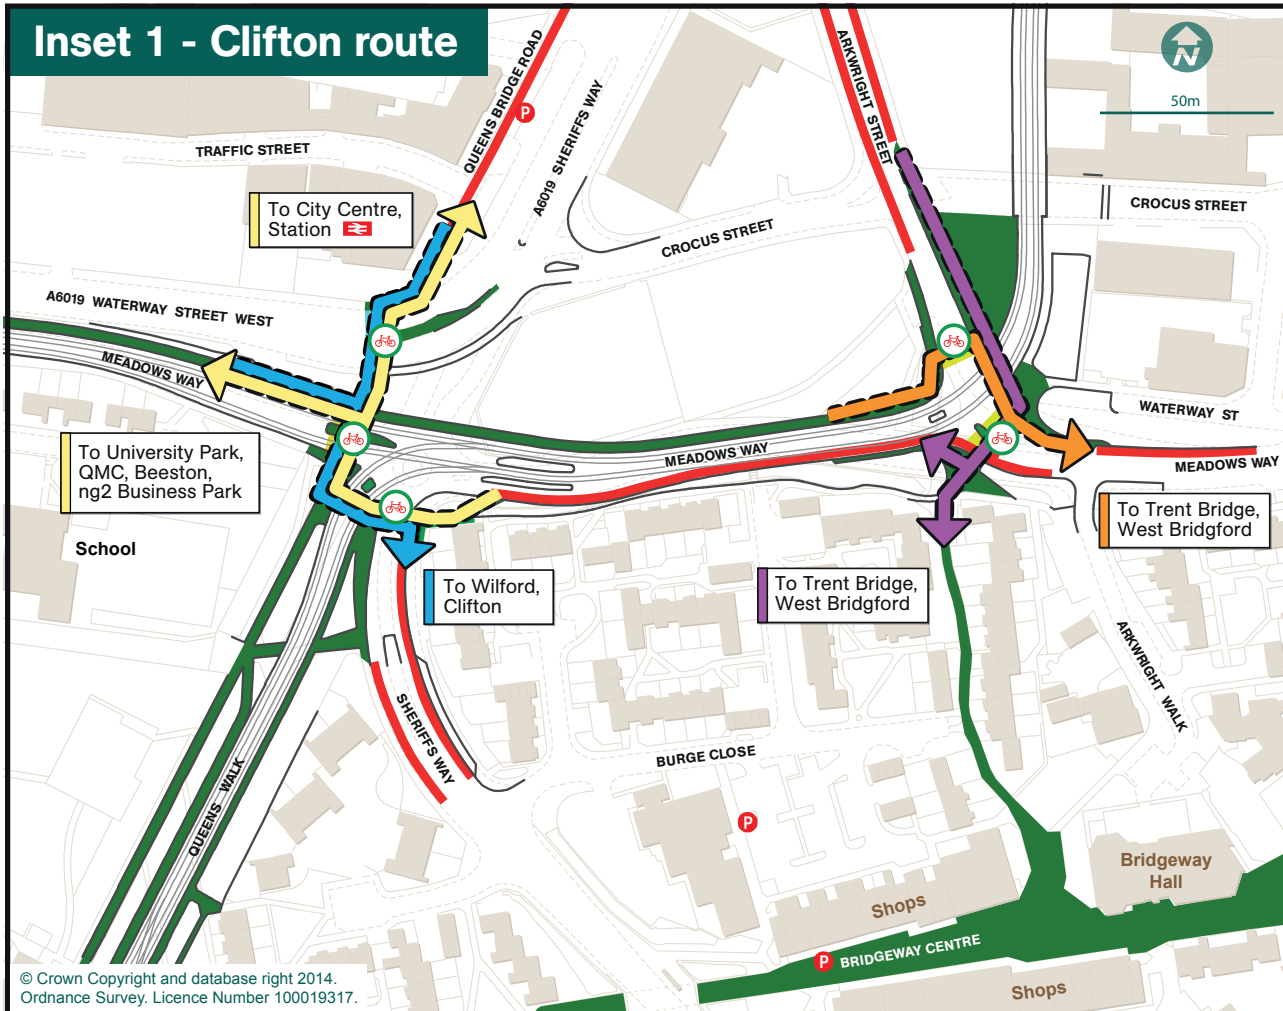

Inset 1 - Clifton route

© Crown Copyright and database right 2014.
 Ordnance Survey. Licence Number 100019317.

Recommended routes for cyclists

 Shared pedestrian and cycle path
 On-road cycle lane

Toucan crossing

Cycle parking