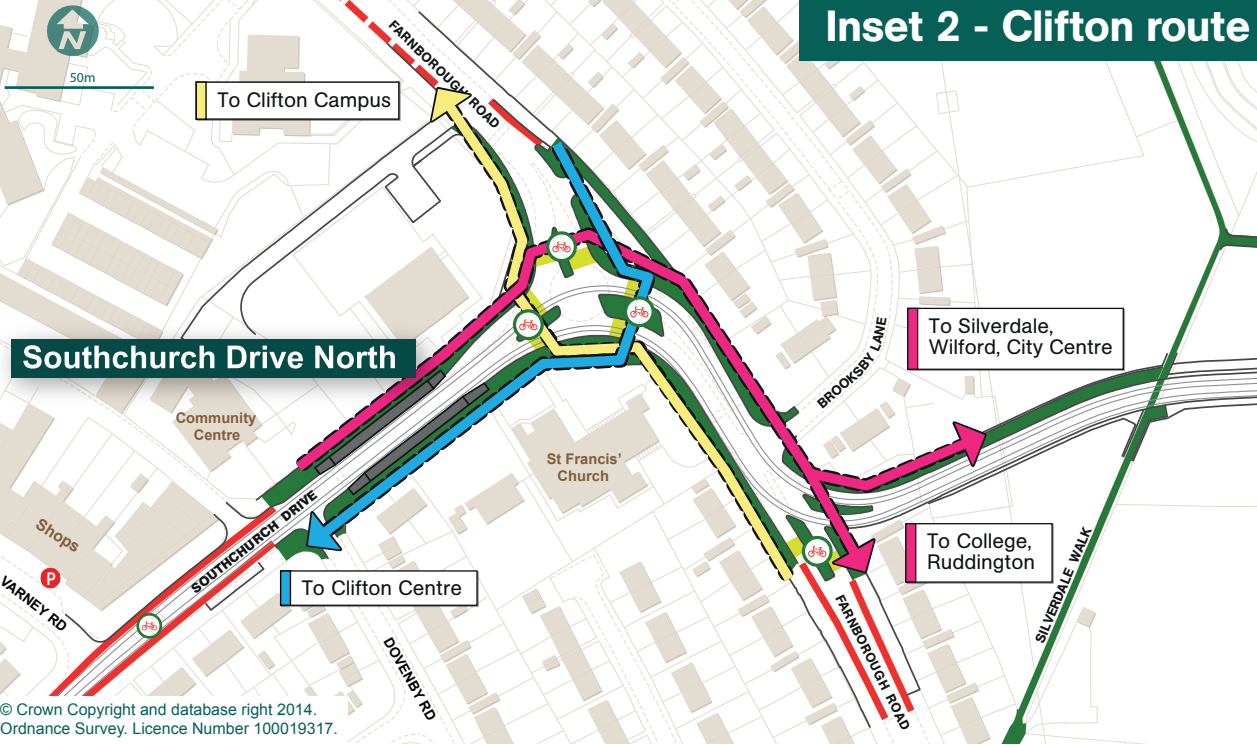

Inset 2 - Clifton route

Recommended routes for cyclists

Shared pedestrian and cycle path

On-road cycle lane

Toucan crossing

Cycle parking